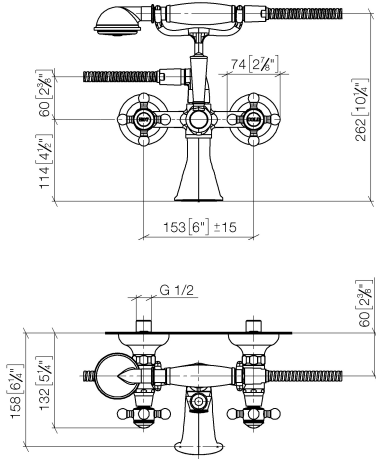

25 023 360

- 160mm projection
- Hand shower: COMPACT RAIN, max. flow rate 9 l/min (at 3 bar)
- spout: rectangular normal flow
- wall bracket
- rotary diverter for bath/shower
- rosette Ø 70 mm
- 1/2" connection
- gauge 153 mm
- metal shower hose 1250mm with integrated anti-twist protection
- max. spout flow rate 26 l/min

25 023 360

mm [inches]

**Flow rate chart**

**Certificates**

WRAS\_1512014. Belgaqua\_21-378-27\_2.

25 023 360

Parts for other finishes can be found here: [Brushed](#)  
[Platinum](#)

25 023 360

**Spare parts list**

No.	Item Number	Name	Quantity used	Delivery time
1	28 002 970-00	MADISON Metal hand shower with porcelain insert (white) - Chrome	1	10
2	28 104 970-00	Metal shower hose 1/2" x 1/2" x 1250 mm - Chrome	1	2
3	90 14 20 002 00 90	seal	1	2
4	04 17 20 010 00-00	holder	1	10
5	04 20 36 002 07-00	handle ( hot )	1	10
6	09 26 01 011 90	accessories	1	2
7	90 15 01 001 00 90	diverter	1	2
8	09 23 10 007 90	nut	1	2
9	09 30 30 062-00	screw	1	10
10	11 170 370-00	MADISON Lever insert - Chrome	1	10
11	09 28 22 013 90	pipe	1	2
12	09 18 20 011-00	base	1	10
13	09 30 30 064-00	screw	1	10
14	04 11 04 030 00 90	connection	2	2
15	09 27 39 010-00	rosette	2	10
16	04 29 05 014 00 90	nipple	2	2
17	09 23 30 010-00	nut	2	10
18	90 21 10 010 00 90	insert	1	2
19	90 14 10 056 00 90	seal	1	2
20	09 24 03 123 20 90	nipple	1	2
21	09 14 10 022 90	seal	1	2
22	90 31 11 030 00 90	pin	1	2
23	09 11 06 033 20-00	spout	1	10
24	90 90 03 131 00 90	top	2	2
25	09 21 02 055-00	cover	2	10
26	04 20 36 002 06-00	handle ( cold )	1	10
27	09 20 36 002-00	handle	2	10
28	09 20 36 004-00	handle	8	10
29	09 20 83 006 90	handle	2	2
30	09 26 01 010 90	accessories	1	2
31	09 20 36 005-00	handle	2	10
32	04 30 30 029 00 90	fixing set	2	2