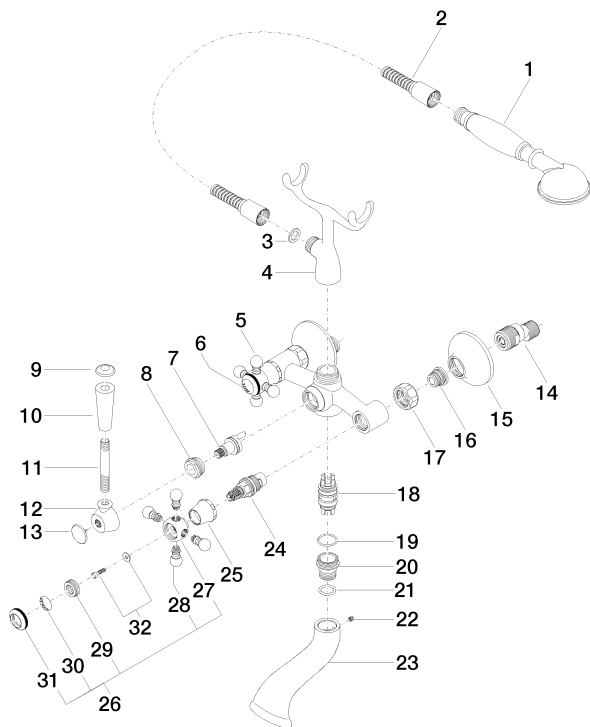

25 023 360

- 160mm projection
- Hand shower: COMPACT RAIN, max. flow rate 9 l/min (at 3 bar)
- spout: rectangular normal flow
- wall bracket
- rotary diverter for bath/shower
- rosette Ø 70 mm
- 1/2" connection
- gauge 153 mm
- metal shower hose 1250mm with integrated anti-twist protection
- max. spout flow rate 26 l/min

Intrinsic protection against back flow.

	Chrome	25 023 360-00
	Brushed Platinum	25 023 360-06
	Platinum	25 023 360-08
	Durabress (23kt Gold)	25 023 360-09
	Brushed Durabress (23kt Gold)	25 023 360-28
	Brushed Dark Platinum	25 023 360-99

25 023 360

mm [inches]

**Flow rate chart**

**Certificates**

WRAS\_1512014. Belgaqua\_21-378-27\_2.

25 023 360

Parts for other finishes can be found here: [Brushed](#)  
[Platinum](#)

25 023 360

**Spare parts list**

No.	Item Number	Name	Quantity used	Delivery time
1	28 002 970-00	MADISON Metal hand shower with porcelain insert (white) - Chrome	1	10
2	28 104 970-00	Metal shower hose 1/2" x 1/2" x 1250 mm - Chrome	1	2
3	90 14 20 002 00 90	seal	1	2
4	04 17 20 010 00-00	holder	1	10
5	04 20 36 002 07-00	handle ( hot )	1	10
6	09 26 01 011 90	accessories	1	2
7	90 15 01 001 00 90	diverter	1	2
8	09 23 10 007 90	nut	1	2
9	09 30 30 062-00	screw	1	10
10	11 170 370-00	MADISON Lever insert - Chrome	1	10
11	09 28 22 013 90	pipe	1	2
12	09 18 20 011-00	base	1	10
13	09 30 30 064-00	screw	1	10
14	04 11 04 030 00 90	connection	2	2
15	09 27 39 010-00	rosette	2	10
16	04 29 05 014 00 90	nipple	2	2
17	09 23 30 010-00	nut	2	10
18	90 21 10 010 00 90	insert	1	2
19	90 14 10 056 00 90	seal	1	2
20	09 24 03 123 20 90	nipple	1	2
21	09 14 10 022 90	seal	1	2
22	90 31 11 030 00 90	pin	1	2
23	09 11 06 033 20-00	spout	1	10
24	90 90 03 131 00 90	top	2	2
25	09 21 02 055-00	cover	2	10
26	04 20 36 002 06-00	handle ( cold )	1	10
27	09 20 36 002-00	handle	2	10
28	09 20 36 004-00	handle	8	10
29	09 20 83 006 90	handle	2	2
30	09 26 01 010 90	accessories	1	2
31	09 20 36 005-00	handle	2	10
32	04 30 30 029 00 90	fixing set	2	2